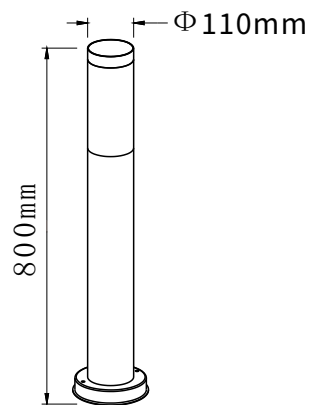

VECTA

BOLLARD LIGHT

VEC-46294/VEC-46295

Available colors:

VEC-46294 Gray

VEC-46295 Stainless steel

Description: Architectural luminaire for outside applications. Minimal design with high visual comfort, suitable for residential and commercial projects.

Light Source : E27

Rated Power : MAX 15W

Luminous Efficacy : /

Beam Angle : /

CCT : /

CCT Selection: /

Colour Rendering Index (CRI): /

Input Voltage : 110-240V

Driver : /

Dimming Protocol: /

Body Material: Aluminium

Diffuser: glass

Finish : Gray, Stainless steel.

Dimensions: $\Phi 110 \times H 800$ mm

Ingress Protection: Ip44

Operating Temperature : $-10\text{ }^{\circ}\text{C}$ to $+40\text{ }^{\circ}\text{C}$

Power Factor : /

Installation: ground mounted

Lifetime : 20,000 h

Warranty: 2 years

Polar diagram