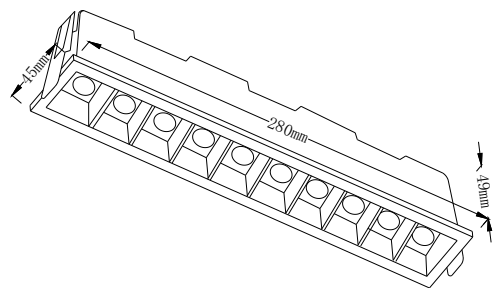

VECTA

DWON LIGHT

VEC-46195

Description: Architectural downlight LED luminaire for interior applications. Minimal design with high visual comfort, suitable for residential and commercial projects.

Light Source : SMD LED

Rated Power : 20 W

Luminous Efficacy : 100lm/W

Beam Angle : 24°

CCT : 3000 K / 4000 K / 5700 K

(internal switch) CCT Selection: Internal switch

Colour Rendering Index (CRI): ≥ 90

Input Voltage : AC100-270V

Driver : TraicDimmible

Dimming Protocol: flickdriver

Body Material: Aluminium

Diffuser: Polycarbonate

Finish : Gray+Black

Dimensions: 280*45*49mm

Ingress Protection: IP20

Operating Temperature : $-10\text{ }^{\circ}\text{C}$ to $+40\text{ }^{\circ}\text{C}$

Power Factor : ≥ 0.9

Installation: recessed ceiling

Lifetime : 30,000 h

Warranty: 3 years

Polar diagram