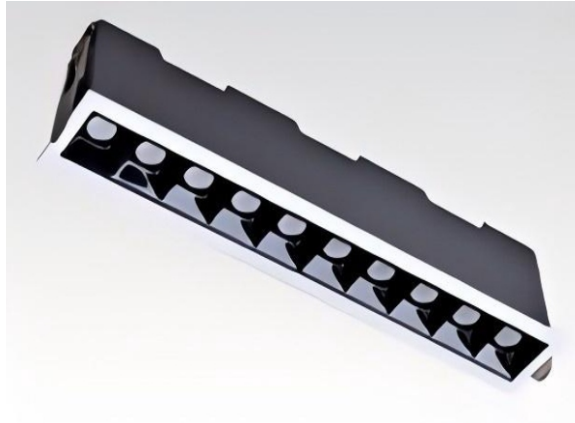

VECTA

DWON LIGHT

VEC-46195

Description: Architectural downlight LED luminaire for interior applications. Minimal design with high visual comfort, suitable for residential and commercial projects.

Light Source : SMD LED

Rated Power : 20 W

Luminous Efficacy : 100lm/W

Beam Angle : 24°

CCT : 3000 K / 4000 K / 5700 K

(internal switch) CCT Selection: Internal switch

Colour Rendering Index (CRI): ≥ 90

Input Voltage : AC100-270V

Driver : TraicDimmible

Dimming Protocol: flickdriver

Body Material: Aluminium

Diffuser: Polycarbonate

Finish : Gray+Black

Dimensions: 280*45*49mm

Ingress Protection: IP20

Operating Temperature : $-10\text{ }^{\circ}\text{C}$ to $+40\text{ }^{\circ}\text{C}$