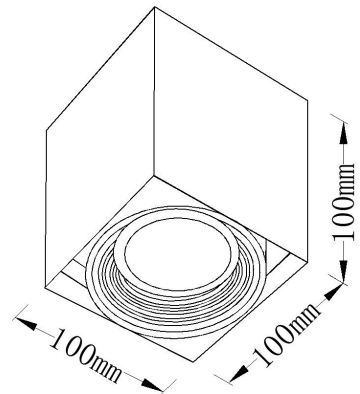

VECTA

Available colors:

TRACK LIGHT

VEC-46192/VEC-46193

VEC-46192

VEC-46193

Description: Architectural downlight LED luminaire for interior applications. Minimal design with high visual comfort, suitable for residential and commercial projects.

Technical Characteristics

Light Source : COB LED

Rated Power : 10W

Luminous Efficacy:100lm/W

Beam Angle: 36°

CCT : 3000 K / 4000 K / 5700 K (internalswitch)

CCT Selection: Internal switch

Colour Rendering Index (CRI): ≥ 90

Input Voltage : AC100-270V

Driver: TraicDimmible

Dimming Protocol : flick driver

Body Material : Aluminium

Diffuser: Polycarbonate

Finish: Black , White

Dimensions: 100*100mm

Ingress Protection : IP20

Operating Temperature : -10°C to $+40^{\circ}\text{C}$

Power Factor : ≥ 0.9

Installation: surface-mounted ceiling

Lifetime: 30,000 h

Warranty: 3 years

Polar diagram